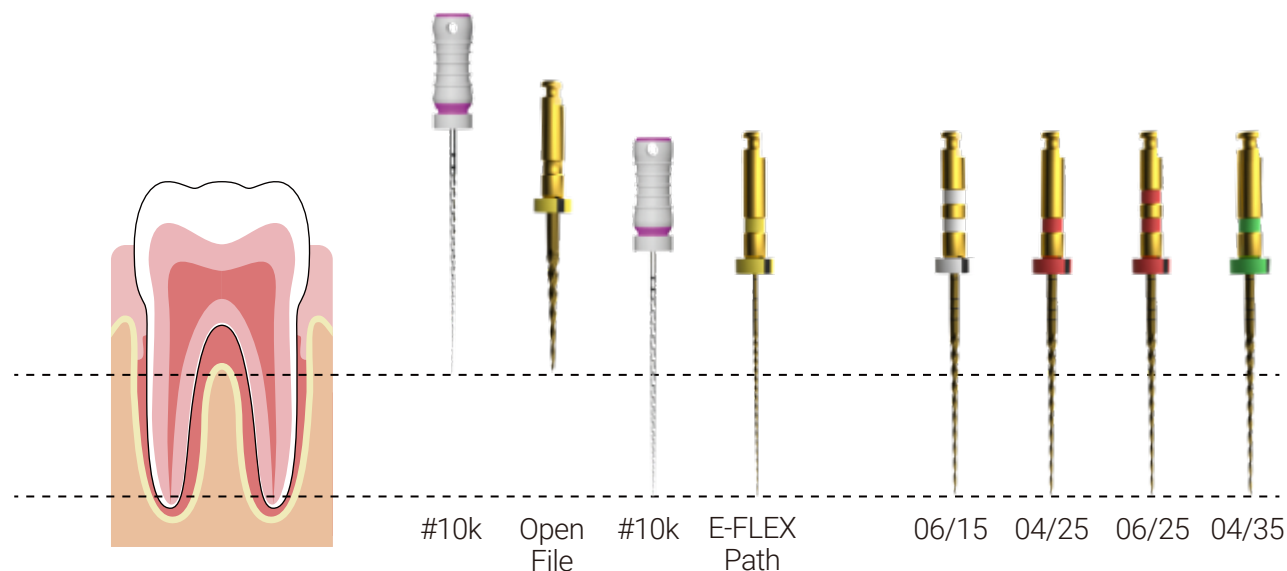

# E-FLEX GOLD

# Gold Heat Treatment allows safe navigation of any curved canal

## • Usage Protocol

	Color	Tip Size	Taper (%)	Taper Indicator	Cross-Section	Length (mm)	Suggested Speed/Torque
<b>E-FLEX GOLD</b>	●	17	8			19	350 rpm 2 N·cm
	●	19	2			21/25/31	
	○	15	4				
	●	20	4				
	●	25	4				
	●	30	4				
	●	35	4				

	Color	Tip Size	Taper (%)	Taper Indicator	Cross-Section	Length (mm)	Suggested Speed/Torque
<b>E-FLEX GOLD</b>	○	15	6			21/25/31	350 rpm 2 N·cm
	●	20	6				
	●	25	6				
	●	30	6				
	●	35	6				