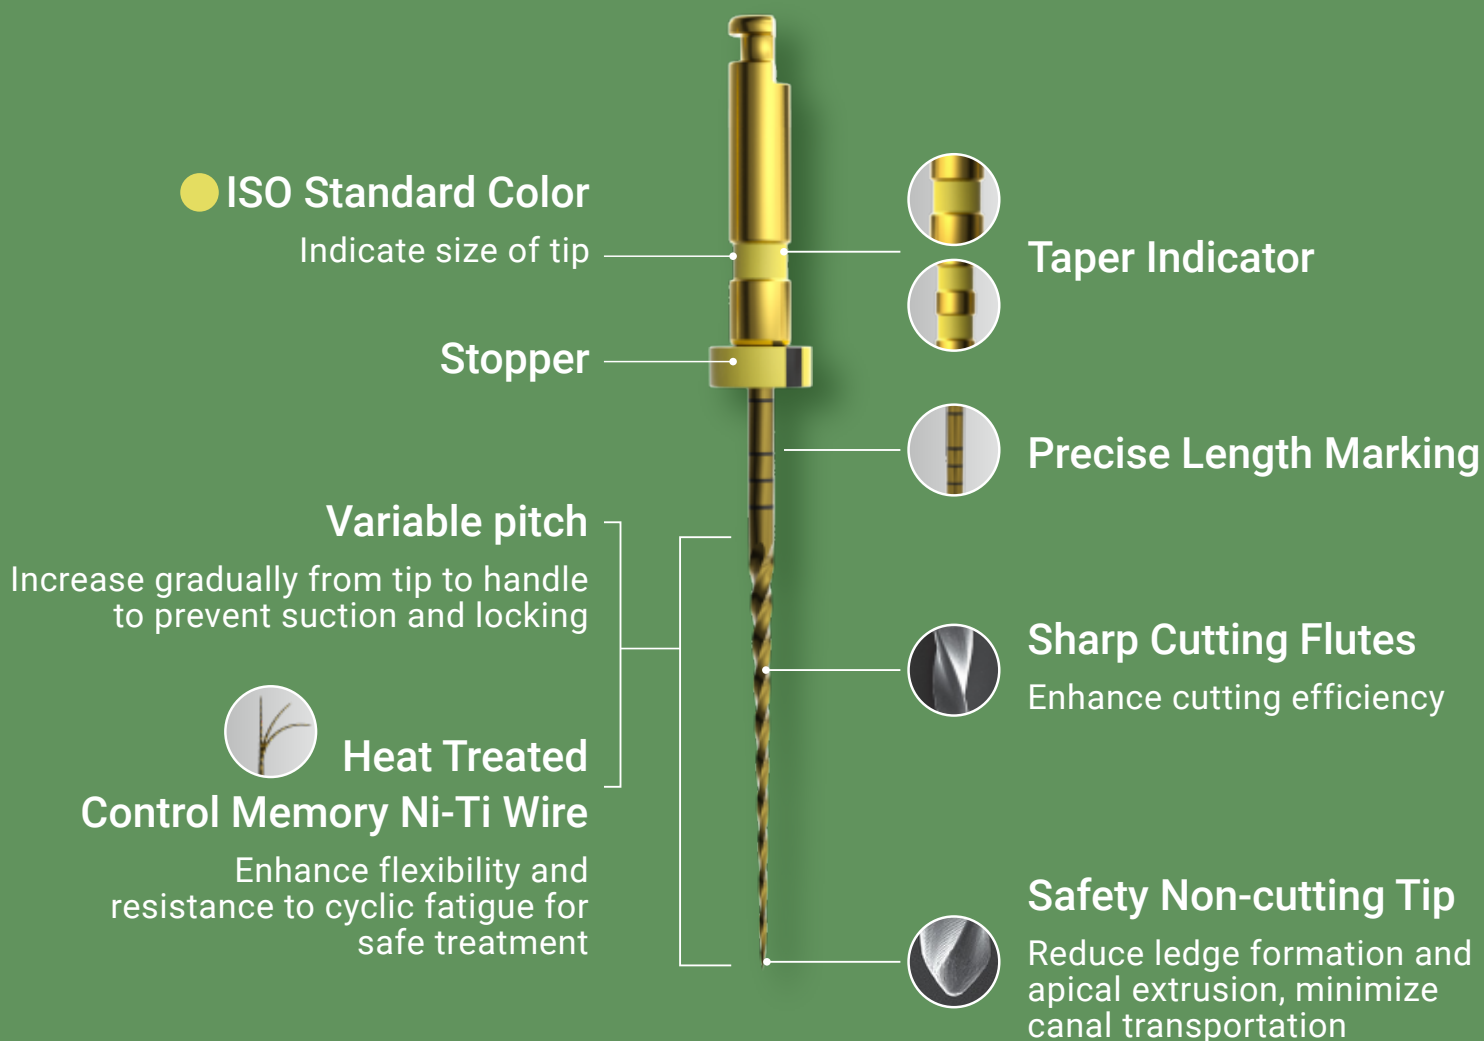

# E-FLEX GOLD

# Gold Heat Treatment allows safe navigation of any curved canal

## • Usage Protocol

	Color	Tip Size	Taper (%)	Taper Indicator	Cross-Section	Length (mm)	Suggested Speed/Torque
<b>E-FLEX GOLD</b>	●	17	8			19	350 rpm 2 N·cm
	●	19	2			21/25/31	
	○	15	4				
	●	20	4				
	●	25	4				
	●	30	4				
	●	35	4				

	Color	Tip Size	Taper (%)	Taper Indicator	Cross-Section	Length (mm)	Suggested Speed/Torque
<b>E-FLEX GOLD</b>	○	15	6			21/25/31	350 rpm 2 N·cm
	●	20	6				
	●	25	6				
	●	30	6				
	●	35	6				