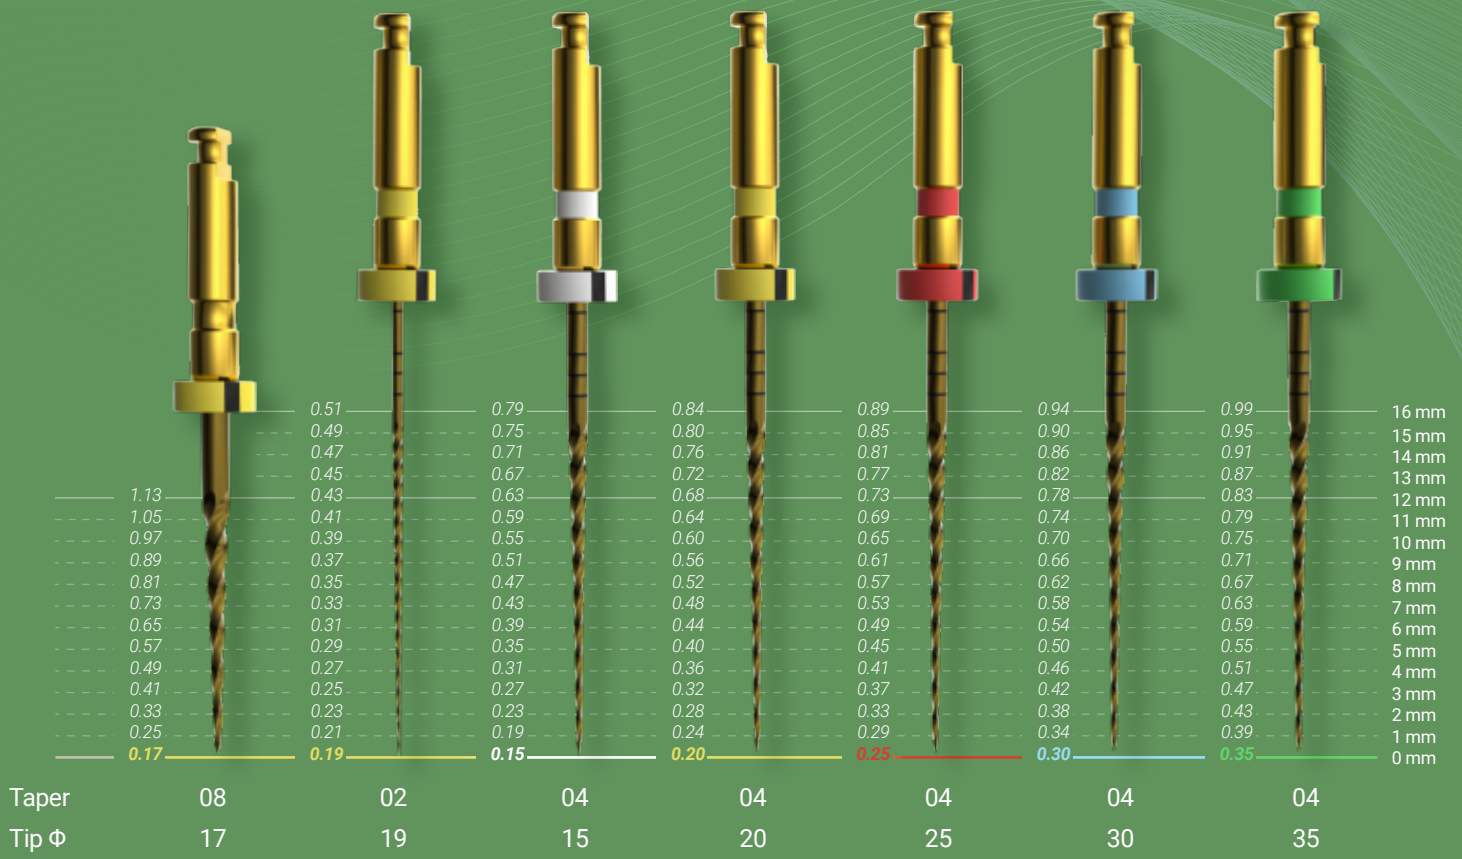

# E-FLEX GOLD

# Gold Heat Treatment allows safe navigation of any curved canal

## • Usage Protocol

	Color	Tip Size	Taper (%)	Taper Indicator	Cross-Section	Length (mm)	Suggested Speed/Torque
<b>E-FLEX GOLD</b>	●	17	8			19	350 rpm 2 N·cm
	●	19	2			21/25/31	
	○	15	4				
	●	20	4				
	●	25	4				
	●	30	4				
	●	35	4				

	Color	Tip Size	Taper (%)	Taper Indicator	Cross-Section	Length (mm)	Suggested Speed/Torque
<b>E-FLEX GOLD</b>	○	15	6			21/25/31	350 rpm 2 N·cm
	●	20	6				
	●	25	6				
	●	30	6				
	●	35	6				