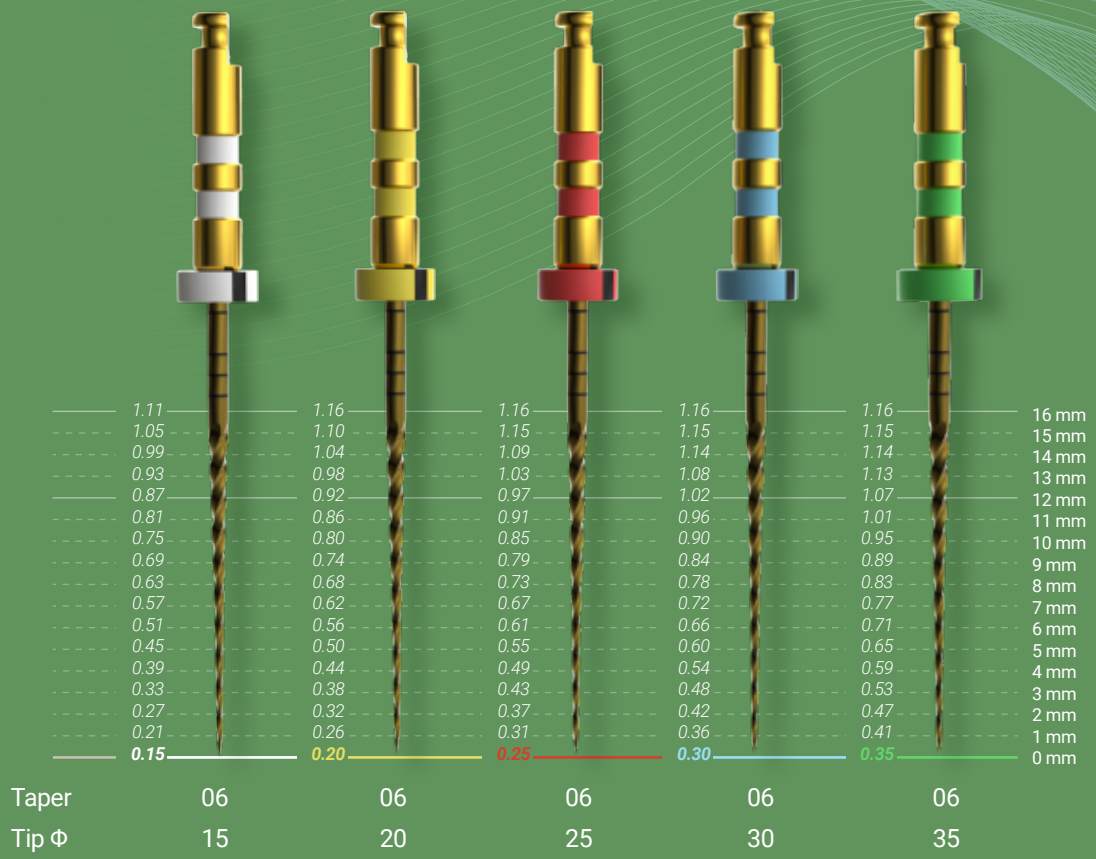

# Gold Heat Treatment allows safe navigation of any curved canal

## • Usage Protocol

	Color	Tip Size	Taper (%)	Taper Indicator	Cross-Section	Length (mm)	Suggested Speed/Torque
<b>E-FLEX GOLD</b>	●	17	8			19	350 rpm 2 N·cm
	●	19	2			21/25/31	
	○	15	4				
	●	20	4				
	●	25	4				
	●	30	4				
	●	35	4				

	Color	Tip Size	Taper (%)	Taper Indicator	Cross-Section	Length (mm)	Suggested Speed/Torque
<b>E-FLEX GOLD</b>	○	15	6			21/25/31	350 rpm 2 N·cm
	●	20	6				
	●	25	6				
	●	30	6				
	●	35	6				