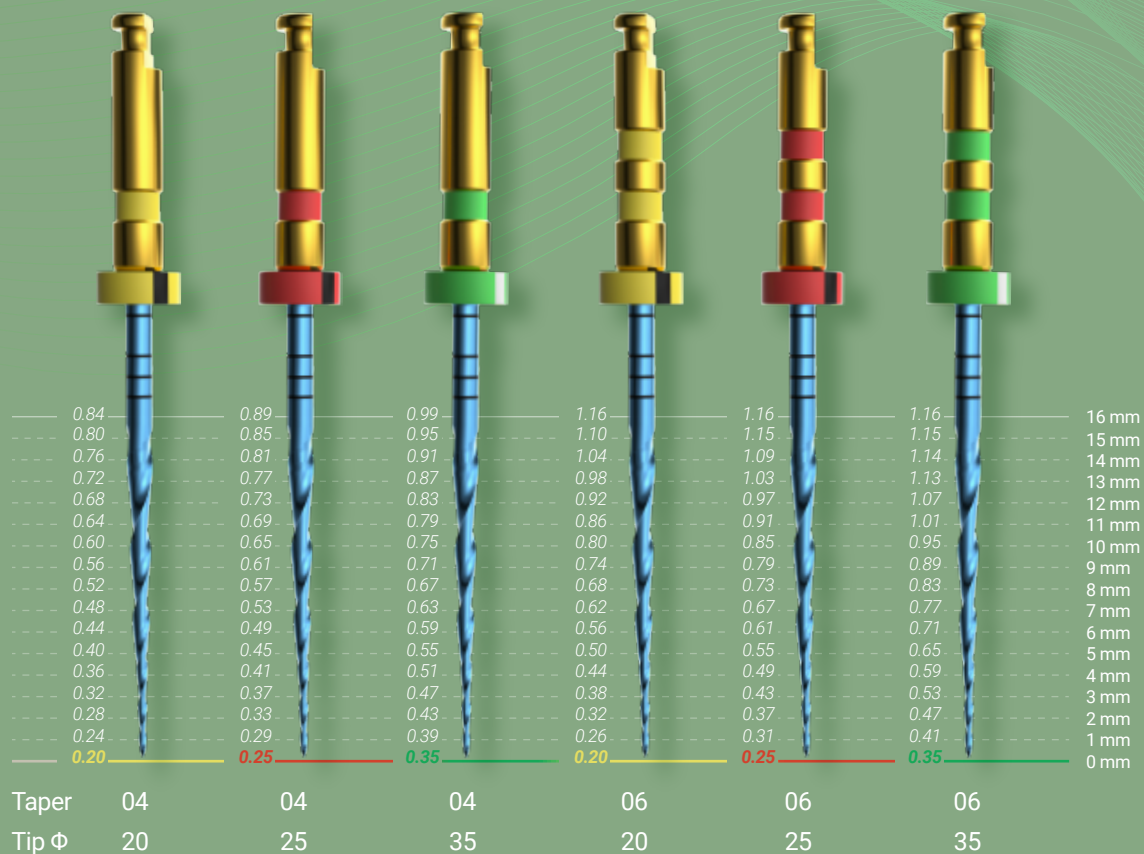

E-FLEX ONE

One file for incredible efficiency

Blue Heat Treatment for increased flexibility and safety

• Usage Protocol

	Color	Tip Size	Taper (%)	Taper Indicator	Cross-Section	Length (mm)	Suggested Speed/Torque
E-FLEX ONE	●	20	4			21/25/31	400 rpm 2 N·cm
	●	25	4				
	●	35	4				
	●	20	6				
	●	25	6				
	●	35	6				