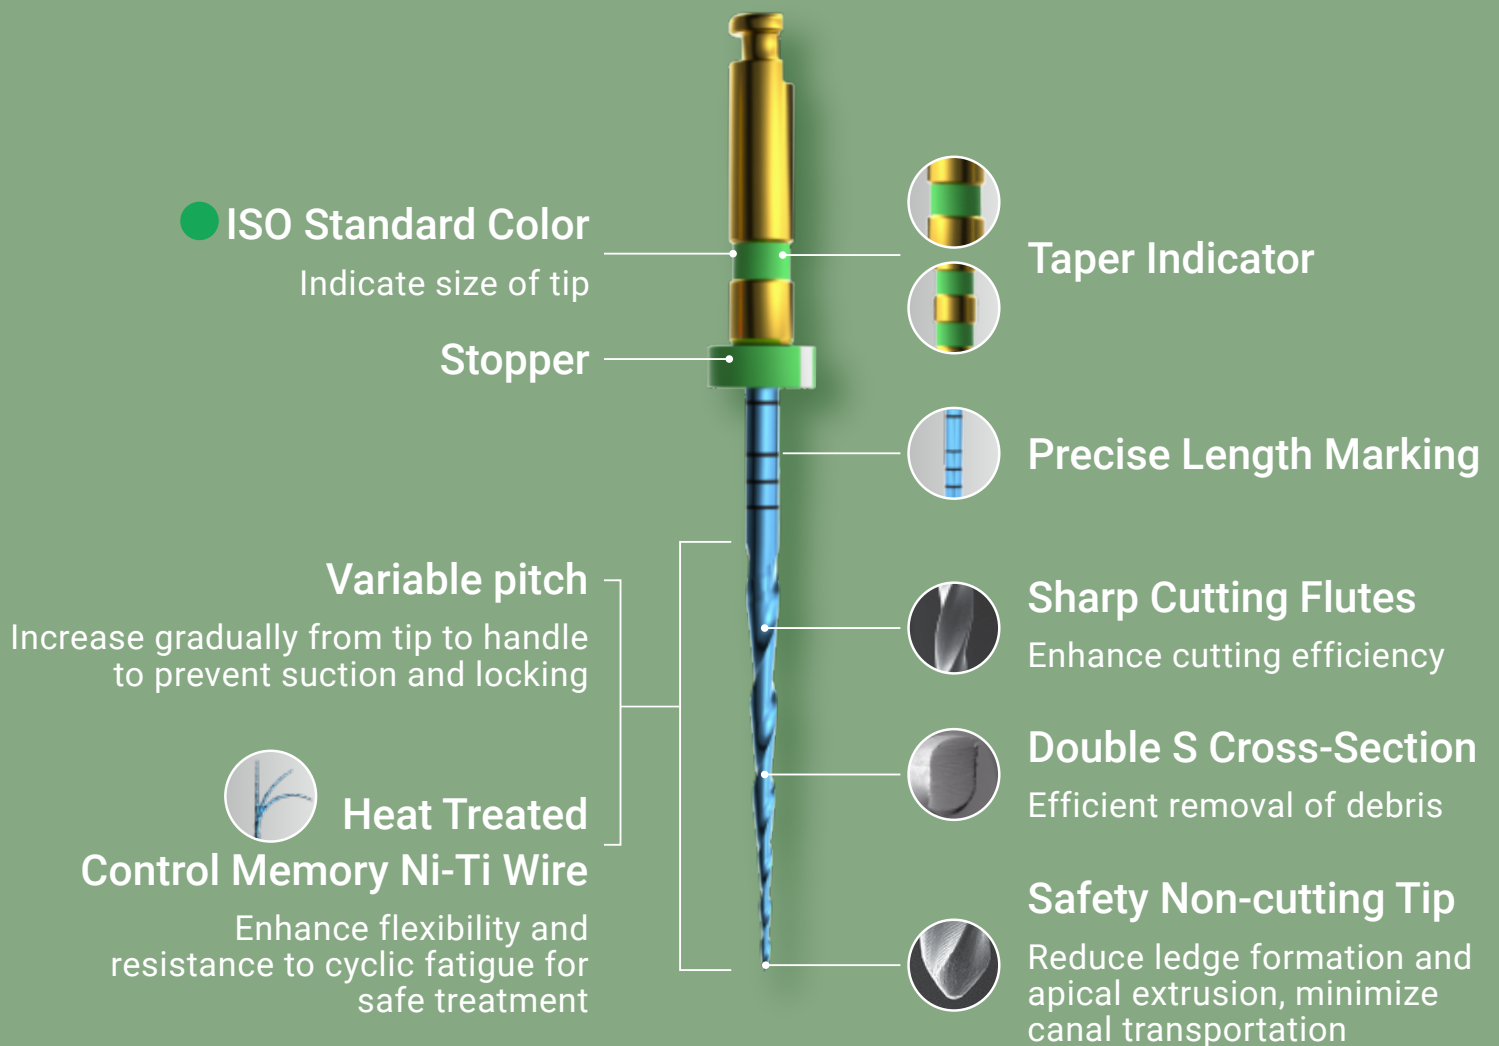

E-FLEX ONE

One file for incredible efficiency

Blue Heat Treatment for increased flexibility and safety

• Usage Protocol

	Color	Tip Size	Taper (%)	Taper Indicator	Cross-Section	Length (mm)	Suggested Speed/Torque
E-FLEX ONE	●	20	4			21/25/31	400 rpm 2 N·cm
	●	25	4				
	●	35	4				
	●	20	6				
	●	25	6				
	●	35	6				