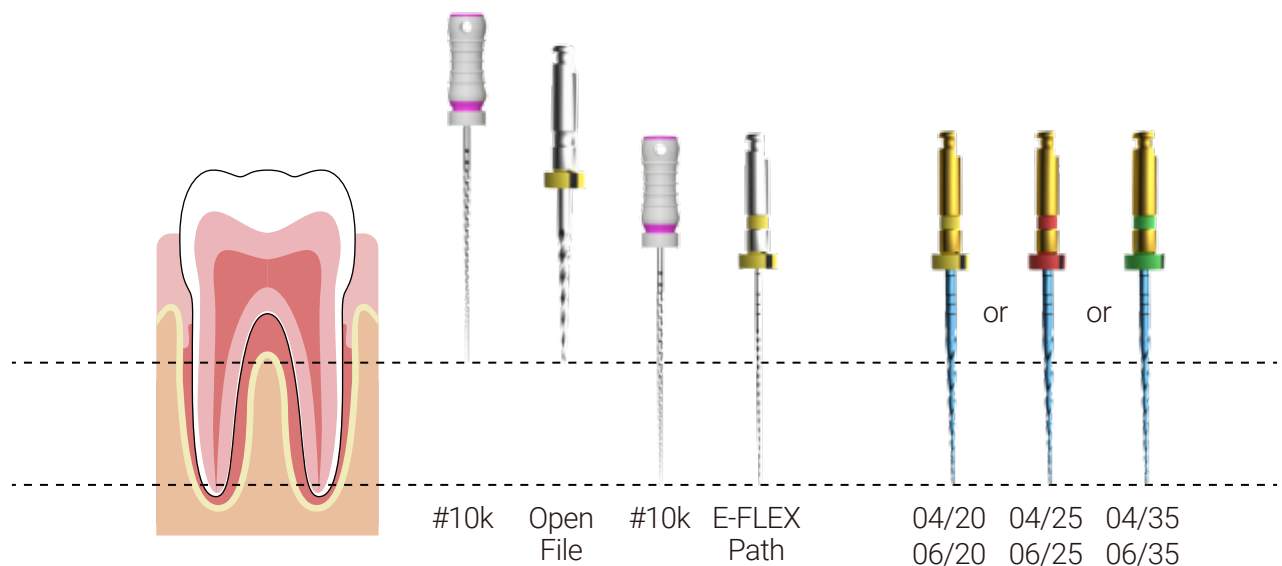

E-FLEX ONE

One file for incredible efficiency

Blue Heat Treatment for increased flexibility and safety

• Usage Protocol

	Color	Tip Size	Taper (%)	Taper Indicator	Cross-Section	Length (mm)	Suggested Speed/Torque
E-FLEX ONE	●	20	4			21/25/31	400 rpm 2 N·cm
	●	25	4				
	●	35	4				
	●	20	6				
	●	25	6				
	●	35	6				